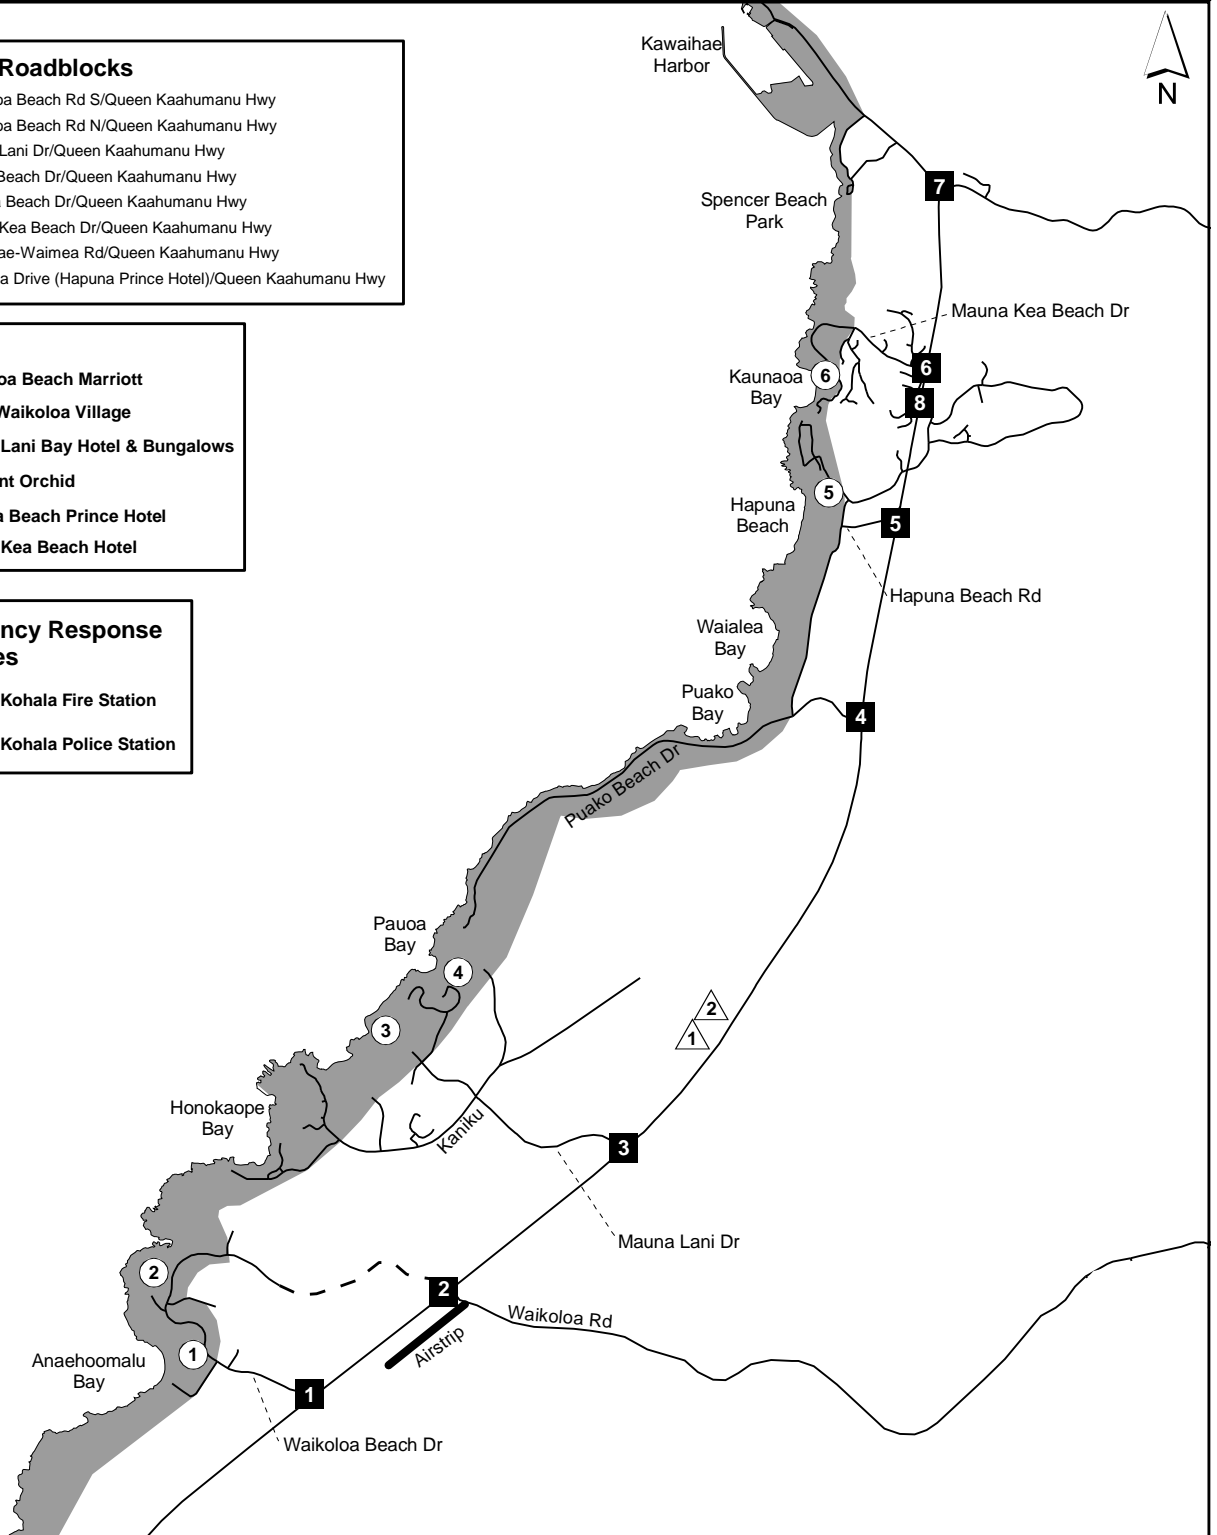

TSUNAMI EVACUATION HAWAII MAP 10: SOUTH KOHALA

Manned Roadblocks

- 1** Waikoloa Beach Rd S/Queen Kaahumanu Hwy
- 2** Waikoloa Beach Rd N/Queen Kaahumanu Hwy
- 3** Mauna Lani Dr/Queen Kaahumanu Hwy
- 4** Puako Beach Dr/Queen Kaahumanu Hwy
- 5** Hapuna Beach Dr/Queen Kaahumanu Hwy
- 6** Mauna Kea Beach Dr/Queen Kaahumanu Hwy
- 7** Kawaihae-Waimea Rd/Queen Kaahumanu Hwy
- 8** Kaunaoa Drive (Hapuna Prince Hotel)/Queen Kaahumanu Hwy

Resorts

- 1** Waikoloa Beach Marriott
- 2** Hilton Waikoloa Village
- 3** Mauna Lani Bay Hotel & Bungalows
- 4** Fairmont Orchid
- 5** Hapuna Beach Prince Hotel
- 6** Mauna Kea Beach Hotel

Emergency Response Agencies

- 1** South Kohala Fire Station
- 2** South Kohala Police Station

EVACUATE ALL SHADED AREAS