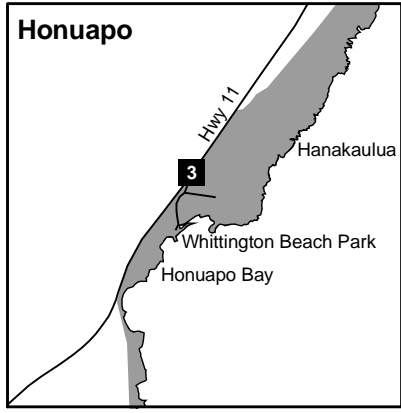

EVACUATE ALL SHADED AREAS