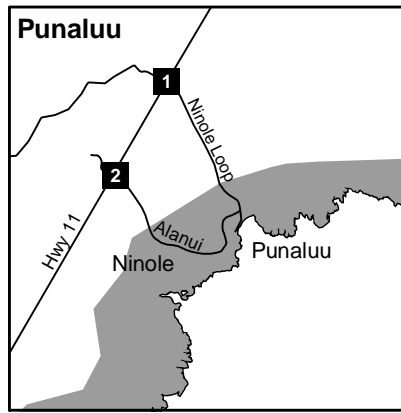

EVACUATE ALL SHADED AREAS