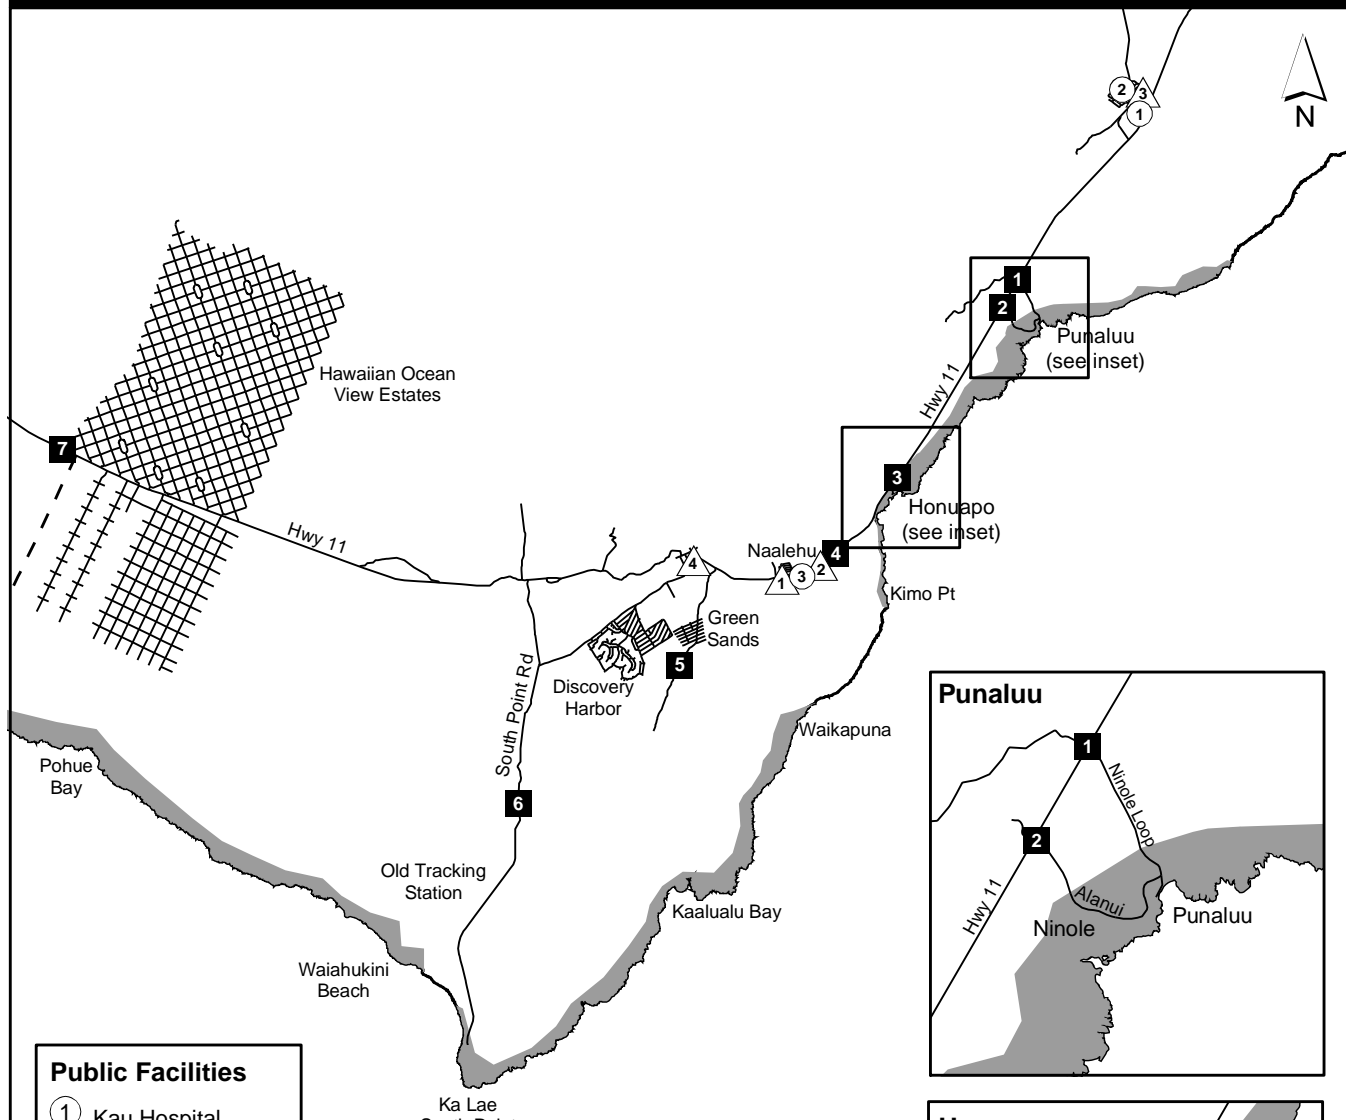

# TSUNAMI EVACUATION HAWAII MAP 5: KAU

- Public Facilities**
- ① Kau Hospital
  - ② Pahala Schools
  - ③ Naalehu Schools

- Manned Roadblocks**
- 1 Hwy 11/Punaluu Junction
  - 2 Alanui/Hwy 11
  - 3 Whittington Park Entrance/Hwy 11
  - 4 Hwy 11/State Hwy Baseyard
  - 5 Kaalualu Rd/Lower end of Green Sands Subd
  - 6 South Point Rd/Old Tracking Station Site
  - 7 Road to the Sea/Hwy 11

- Emergency Response Agencies**
- ① Naalehu Fire Station
  - ② Police Station
  - ③ Pahala Fire Station
  - ④ Public Works

**EVACUATE ALL SHADED AREAS**