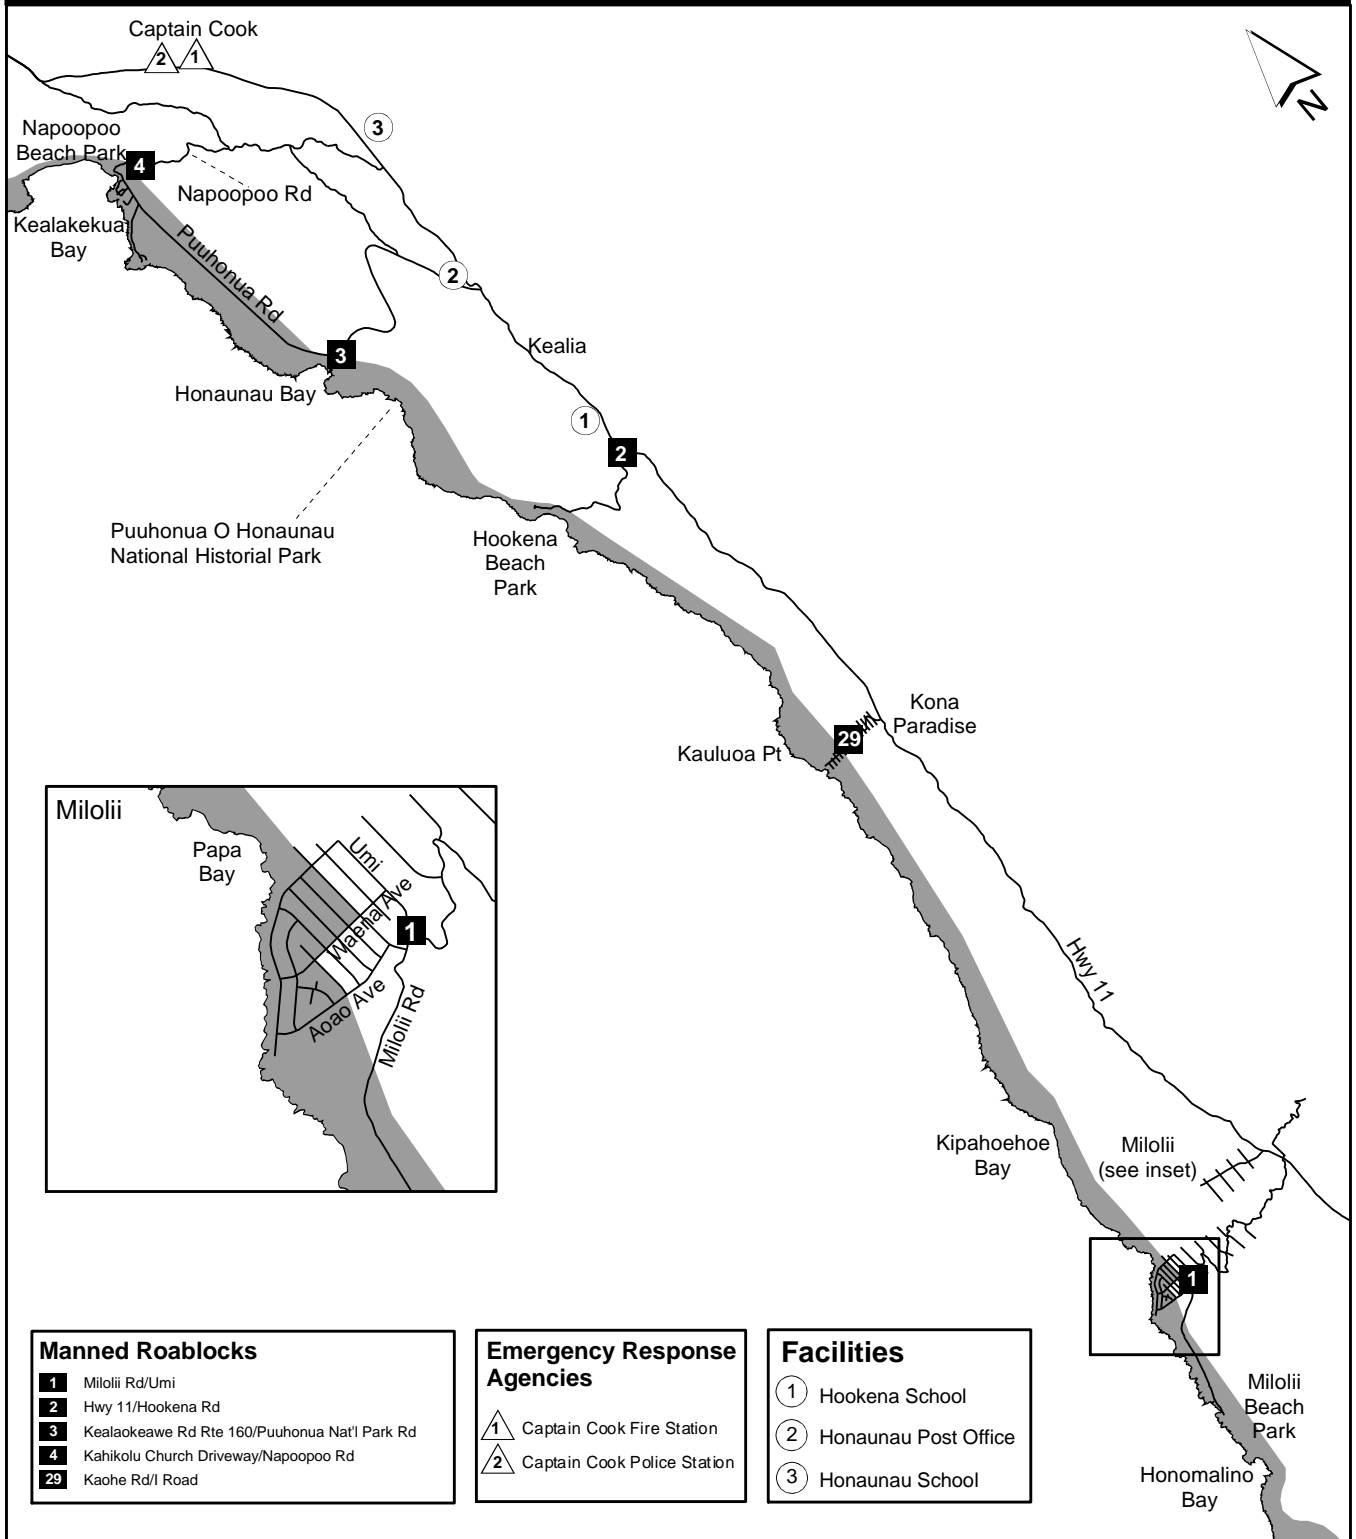

TSUNAMI EVACUATION HAWAII MAP 6: KONA (Part 1)

Manned Roablocks	
1	Milolii Rd/Umi
2	Hwy 11/Hookena Rd
3	Kealaakeawe Rd Rte 160/Puuhonua Nat'l Park Rd
4	Kahikolu Church Driveway/Napoopoo Rd
29	Kaohē Rd/I Road

Emergency Response Agencies	
1	Captain Cook Fire Station
2	Captain Cook Police Station

Facilities	
1	Hookena School
2	Honaunau Post Office
3	Honaunau School

EVACUATE ALL SHADED AREAS