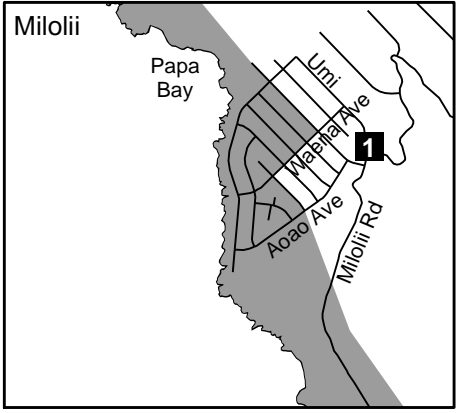

TSUNAMI EVACUATION HAWAII MAP 6: KONA (Part 1)

Manned Roablocks	
1	Milolii Rd/Umi
2	Hwy 11/Hookena Rd
3	Kealaakeawe Rd Rte 160/Puuhonua Nat'l Park Rd
4	Kahikolu Church Driveway/Napoopoo Rd
29	Kaohē Rd/I Road

Emergency Response Agencies	
1	Captain Cook Fire Station
2	Captain Cook Police Station

Facilities	
1	Hookena School
2	Honaunau Post Office
3	Honaunau School

EVACUATE ALL SHADED AREAS